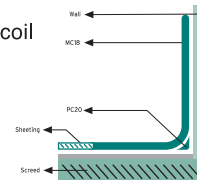

EJETA CUSTOM EXTRUSIONS

PC20 Polycove

25 linear meter roll

Colour: Black

EJC 65 Polyspan Expansion Joint Covers

25 linear meter roll

Colours: Grey, Light Beige, Brown

CS 48 Polycap Capping Strip

25 linear meter roll

Standard & Metallic Colours:

Sage, Graphite, Grey, Silver, Pink, Beige,
White, Bluebell, Platino, Bianco, Azul

MC18C (Set-in) Coiled Skirting

100 x 50MM X 20 linear meter coil

Colours:

Black, Brown, Dark Brown,
Beige, Light Beige,
Grey, Light Grey

EJECTA CUSTOM EXTRUSIONS

Polyflor SA

P.O. Box 3967, Edenvale 1610

Phone: (27 11) 609-3500 Fax: (27 11) 452-7993

email: info@polyflor.co.za

www.polyflor.co.za